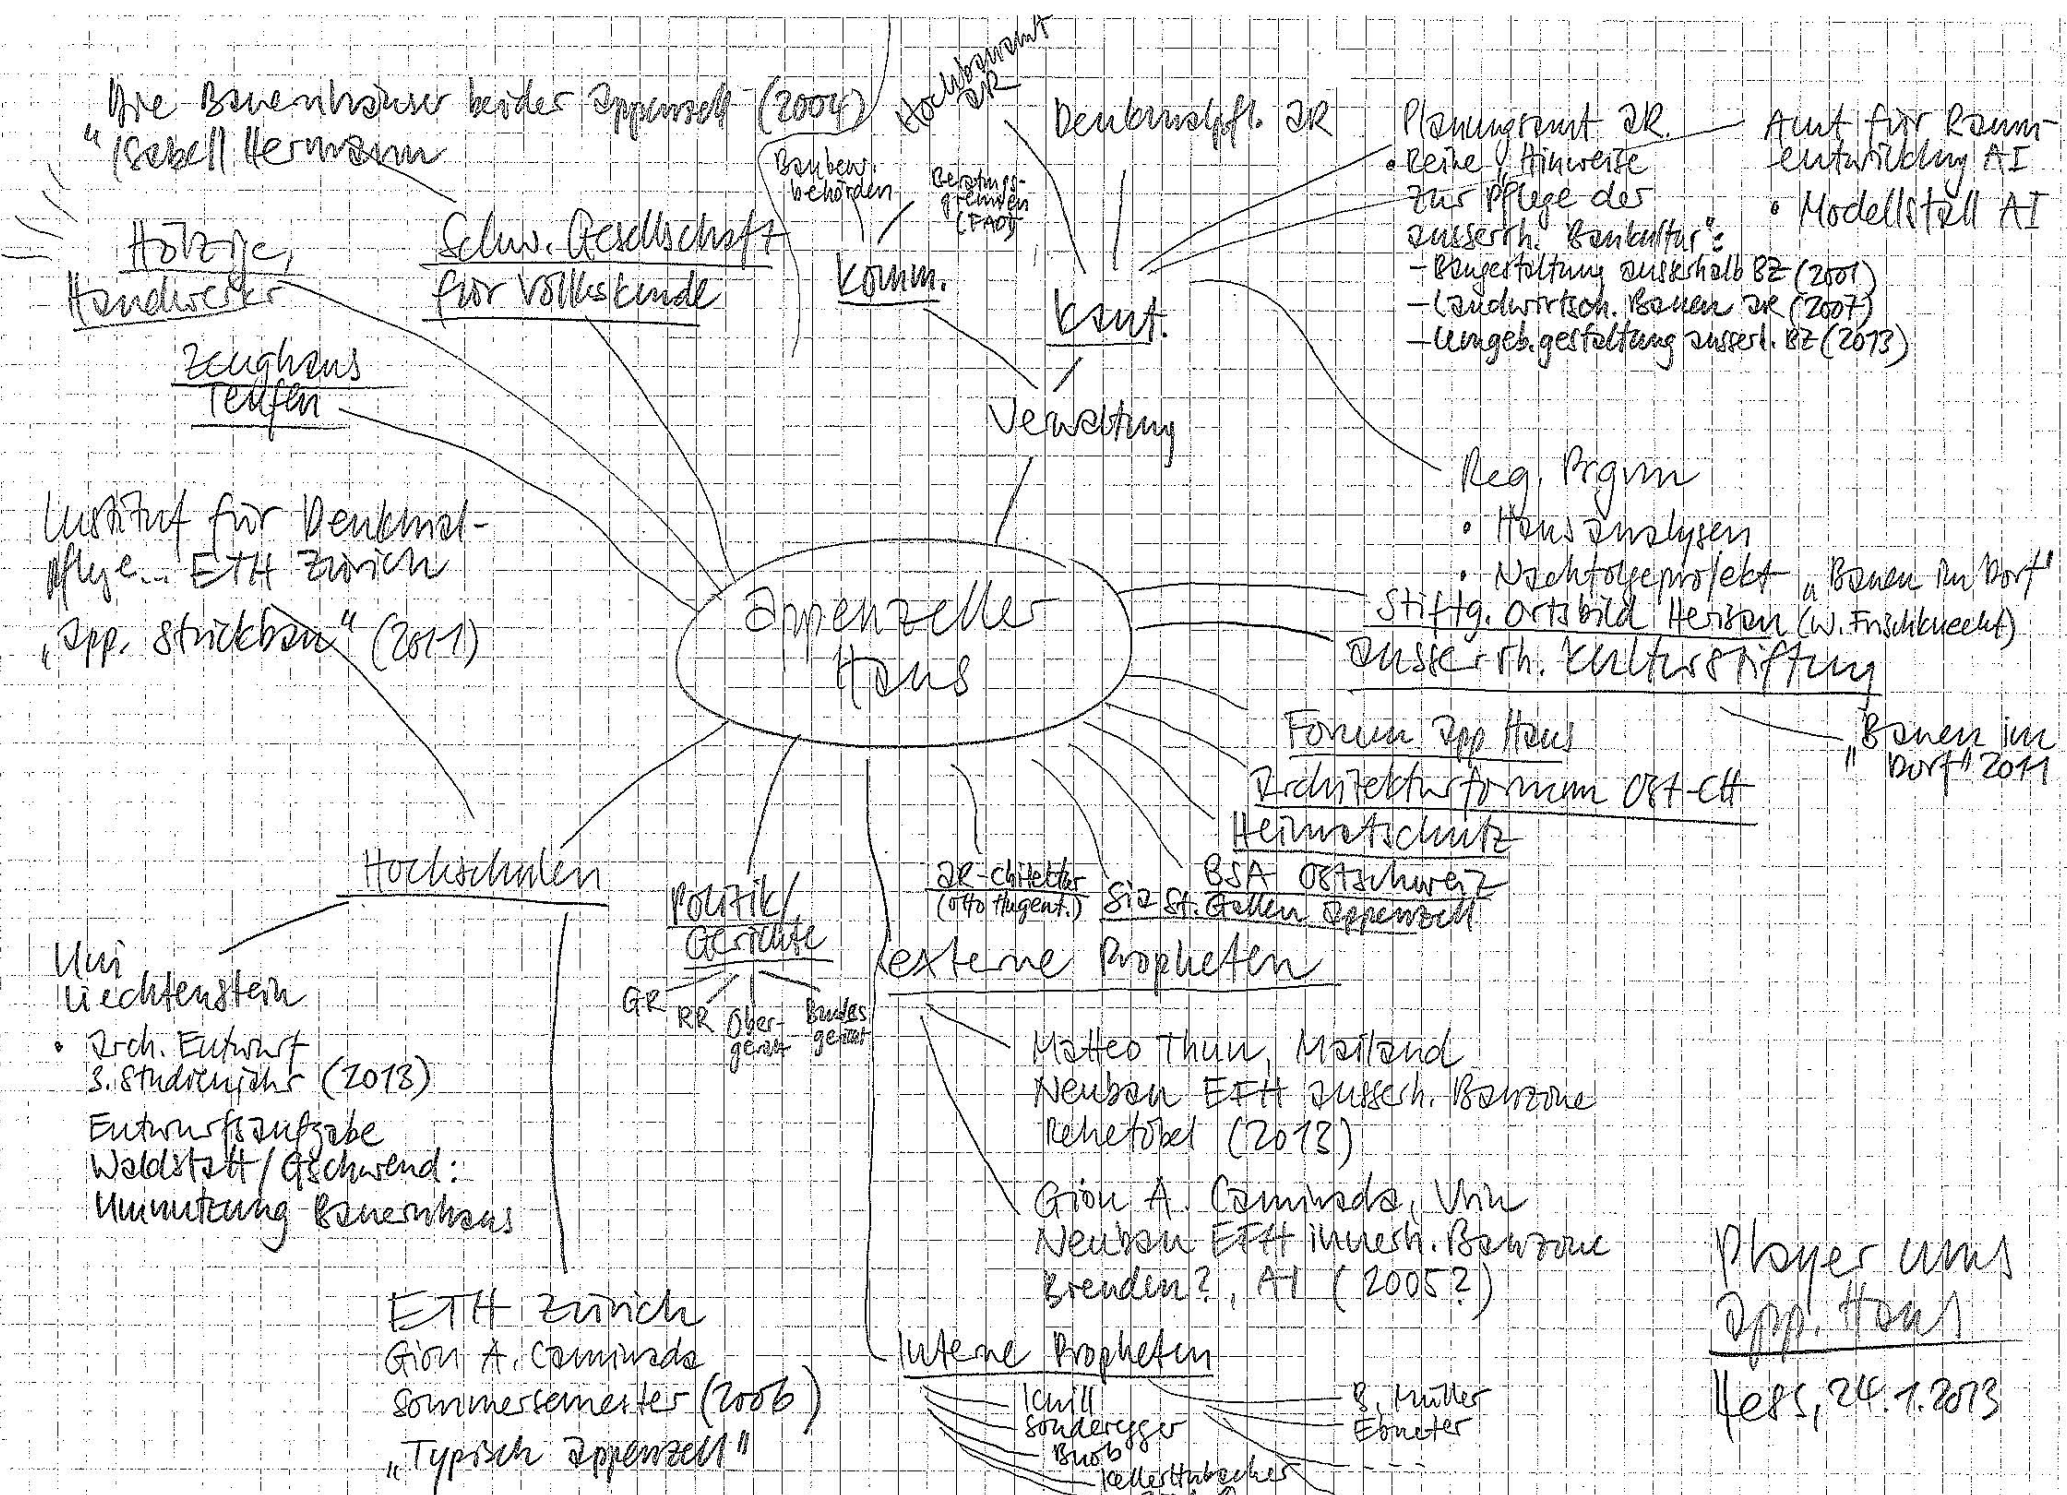

Eppenzeller Haus

Player um's App. Haus
 Hess, 24.1.2013